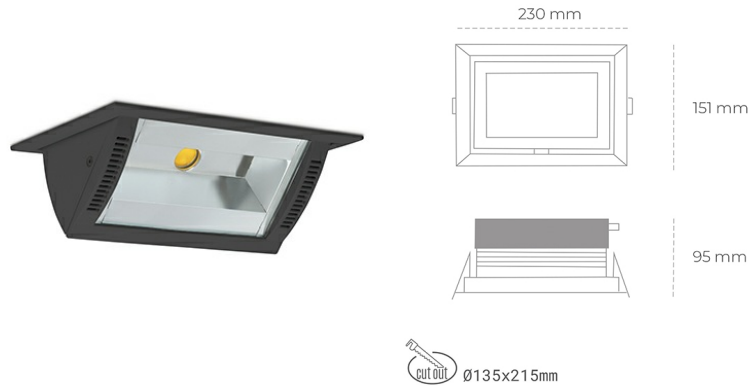

DOWNLIGHT MONTANA 2 835 37W 90°x50° BLACK | ON/OFF

Article number: N217-K0002-RF835-H8-###-ZC03_950-##-###

LED	COB
Light colour	3500 [K]
CRI	80
Led chip flux	5288 [lm]
Luminous flux	4230 [lm]
System power	37 [W]
Luminaire Efficiency	114 [lm/W]
Beam angle	ON/OFF
Controller	3 SDCM
MacAdam	

Downlight LED

Wall-washer LED downlight for drop ceiling installation. Aluminium housing. Glass cover included. Available in white, black and grey. Any RAL palette colour available on enquiry. Maximum power is 37W.

LUMINAIRE

Weight	1,258 [kg]
Protection rating IP , IK , class	IP 20, IK 3,
Luminaire colour	WHITE
Cover	Glass
Operating voltage	220-240V 50-60Hz

Note: All data are typical values. Tolerance of measurements +/-10% System features may change with product improvements due to technical advances.