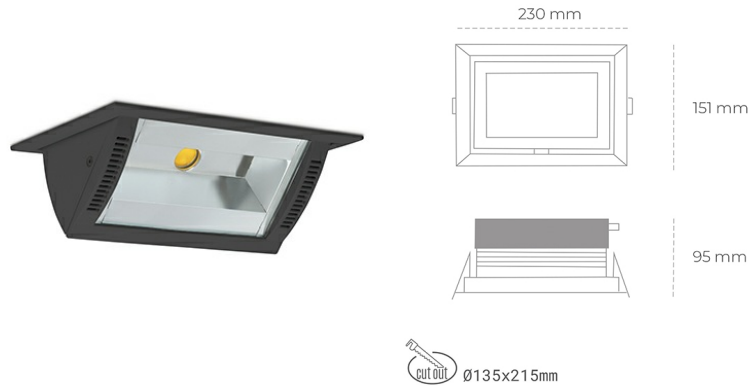

DOWNLIGHT MONTANA 2 830 37W 90°x50° BLACK | ON/OFF

Article number: N217-K0002-RF830-H8-###-ZC03_950-##-###

LED	COB
Light colour	3000 [K]
CRI	80
Led chip flux	5172 [lm]
Luminous flux	4137 [lm]
System power	37 [W]
Luminaire Efficiency	112 [lm/W]
Beam angle	ON/OFF
Controller	3 SDCM
MacAdam	

Downlight LED

Wall-washer LED downlight for drop ceiling installation. Aluminium housing. Glass cover included. Available in white, black and grey. Any RAL palette colour available on enquiry. Maximum power is 37W.

LUMINAIRE

Weight	1,258 [kg]
Protection rating IP , IK , class	IP 20, IK 3,
Luminaire colour	WHITE
Cover	Glass
Operating voltage	220-240V 50-60Hz

Note: All data are typical values. Tolerance of measurements +/-10% System features may change with product improvements due to technical advances.