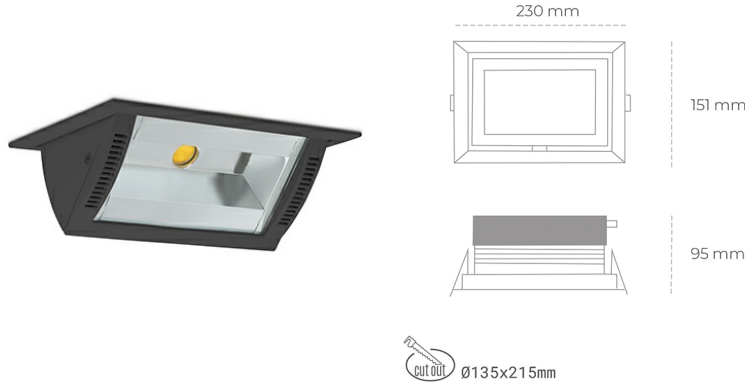

DOWNLIGHT MONTANA 2 830 27W 90°x50° BLACK | ON/OFF

LED	COB
Light colour	3000 [K] |
CRI	80
Led chip flux	3811 [lm]
Luminous flux	3048 [lm]
System power	27 [W]
Luminaire Efficiency	113 [lm/W]
Beam angle	36°
Controller	ON/OFF
MacAdam	3 SDCM

Downlight LED

Wall-washer LED downlight for drop ceiling installation. Aluminium housing. Glass cover included. Available in white, black and grey. Any RAL palette colour available on enquiry. Maximum power is 37W.

LUMINAIRE

Weight	1,258 [kg]
Protection rating IP , IK , class	IP 20, IK 3,
Luminaire colour	BLACK
Cover	Glass
Operating voltage	220-240V 50-60Hz

Note: All data are typical values. Tolerance of measurements +/-10% System features may change with product improvements due to technical advances.

OPTIONS

RAL colours on inquiry, Casambi on inquiry, DALI on inquiry, Phase-cut dimming on inquiry.

Generated: 26.06.2024

+48 32 388 80 00

www.cora.pl
cora@cora.pl

Street: Ignatza Hakuby 18
41-914 Bytom, Polska