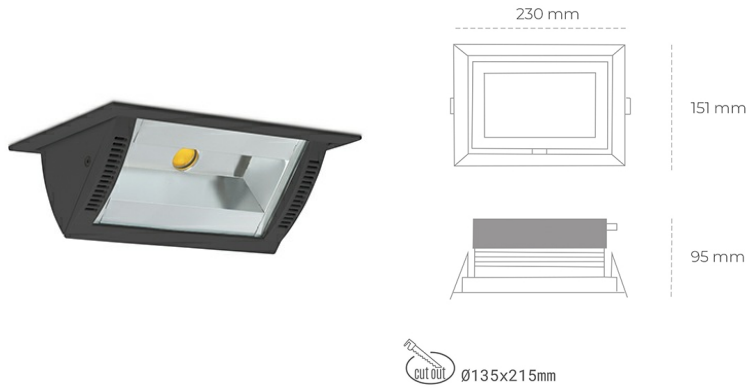

DOWNLIGHT MONTANA 2 830 27W 90°x50° BLACK | ON/OFF

LED	COB
Light colour	3000 [K] |
CRI	80
Led chip flux	3811 [lm]
Luminous flux	3048 [lm]
System power	27 [W]
Luminaire Efficiency	113 [lm/W]
Beam angle	36°
Controller	ON/OFF
MacAdam	3 SDCM

Downlight LED

Wall-washer LED downlight for drop ceiling installation. Aluminium housing. Glass cover included. Available in white, black and grey. Any RAL palette colour available on enquiry. Maximum power is 37W.

LUMINAIRE

Weight	1,258 [kg]
Protection rating IP , IK , class	IP 20, IK 3,
Luminaire colour	BLACK
Cover	Glass
Operating voltage	220-240V 50-60Hz

Note: All data are typical values. Tolerance of measurements +/-10% System features may change with product improvements due to technical advances.

OPTIONS

RAL colours on inquiry, Casambi on inquiry, DALI on inquiry, Phase-cut dimming on inquiry.

Generated: 16.07.2024

+48 32 388 80 00

www.cora.pl
cora@cora.pl

Street: Ignatza Hakuby 18
41-914 Bytom, Polska