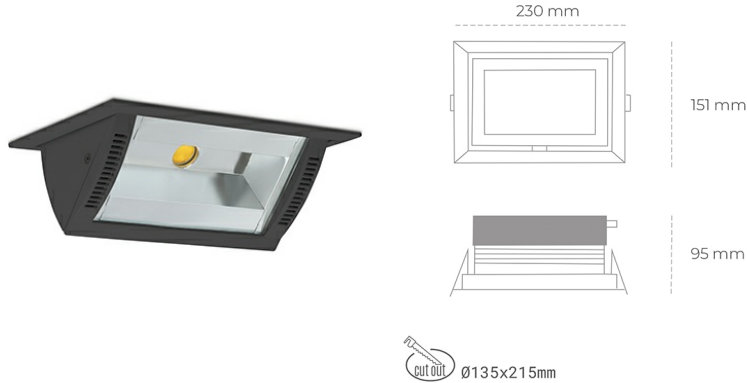

DOWNLIGHT MONTANA 2 830 25W 90°x50° BLACK | ON/OFF

LED	COB
Light colour	3000 [K] |
CRI	80
Led chip flux	3538 [lm]
Luminous flux	2830 [lm]
System power	25 [W]
Luminaire Efficiency	113 [lm/W]
Beam angle	36°
Controller	ON/OFF
MacAdam	3 SDCM

Downlight LED

Wall-washer LED downlight for drop ceiling installation. Aluminium housing. Glass cover included. Available in white, black and grey. Any RAL palette colour available on enquiry. Maximum power is 37W.

LUMINAIRE

Weight	1,258 [kg]
Protection rating IP , IK , class	IP 20, IK 3,
Luminaire colour	BLACK
Cover	Glass
Operating voltage	220-240V 50-60Hz

Note: All data are typical values. Tolerance of measurements +/-10% System features may change with product improvements due to technical advances.

OPTIONS

RAL colours on inquiry, Casambi on inquiry, DALI on inquiry, Phase-cut dimming on inquiry.

Generated: 16.07.2024

+48 32 388 80 00

www.cora.pl
cora@cora.pl

Street: Ignatza Hakuby 18
41-914 Bytom, Polska