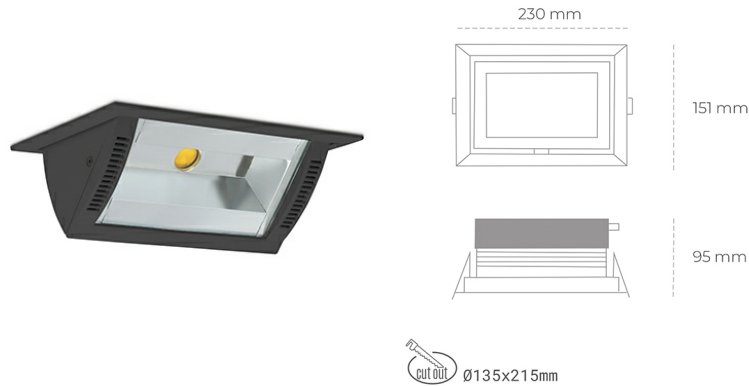

DOWNLIGHT MONTANA 2 830 21W 90°x50° BLACK | ON/OFF

Article number: N217-K0002-RF830-H8-###-ZC02_550-##-###

LED	COB
Light colour	3000 [K]
CRI	80
Led chip flux	2994 [lm]
Luminous flux	2395 [lm]
System power	21 [W]
Luminaire Efficiency	114 [lm/W]
Beam angle	36°
Controller	ON/OFF
MacAdam	3 SDCM

Downlight LED

Wall-washer LED downlight for drop ceiling installation. Aluminium housing. Glass cover included. Available in white, black and grey. Any RAL palette colour available on enquiry. Maximum power is 37W.

LUMINAIRE

Weight	1,258 [kg]
Protection rating IP , IK , class	IP 20, IK 3,
Luminaire colour	BLACK
Cover	Glass
Operating voltage	220-240V 50-60Hz

Note: All data are typical values. Tolerance of measurements +/-10% System features may change with product improvements due to technical advances.