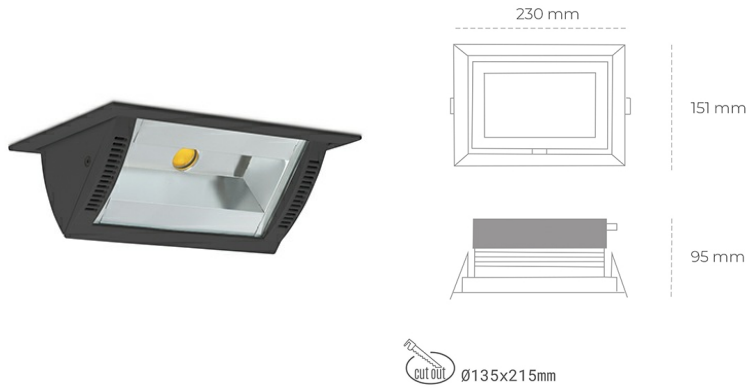

DOWNLIGHT MONTANA 2 830 14W 90°x50° BLACK | ON/OFF

LED	COB
Light colour	3000 [K] |
CRI	80
Led chip flux	1905 [lm]
Luminous flux	1524 [lm]
System power	14 [W]
Luminaire Efficiency	109 [lm/W]
Beam angle	36°
Controller	ON/OFF
MacAdam	3 SDCM

Downlight LED

Wall-washer LED downlight for drop ceiling installation. Aluminium housing. Glass cover included. Available in white, black and grey. Any RAL palette colour available on enquiry. Maximum power is 37W.

LUMINAIRE

Weight	1,258 [kg]
Protection rating IP , IK , class	IP 20, IK 3,
Luminaire colour	BLACK
Cover	Glass
Operating voltage	220-240V 50-60Hz

Note: All data are typical values. Tolerance of measurements +/-10% System features may change with product improvements due to technical advances.

OPTIONS

RAL colours on inquiry, Casambi on inquiry, DALI on inquiry, Phase-cut dimming on inquiry.

Generated: 16.07.2024

+48 32 388 80 00

www.cora.pl
cora@cora.pl

Street: Ignatza Hakuby 18
41-914 Bytom, Polska