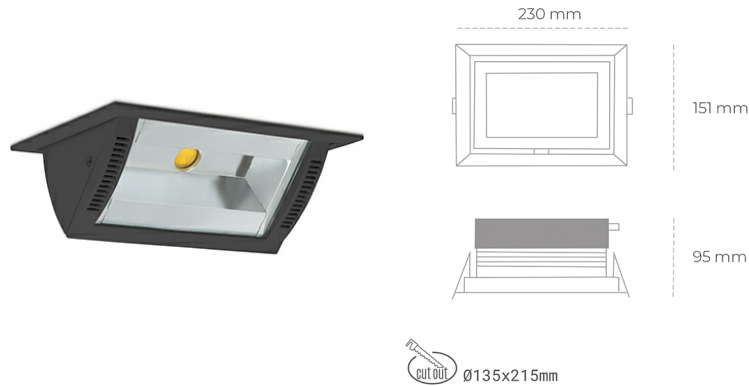

DOWNLIGHT MONTANA 2 827 35W 90°x50° BLACK | ON/OFF

LED	COB
Light colour	2700 [K] |
CRI	80
Led chip flux	4850 [lm]
Luminous flux	3880 [lm]
System power	35 [W]
Luminaire Efficiency	111 [lm/W]
Beam angle	36°
Controller	ON/OFF
MacAdam	3 SDCM

Downlight LED

Wall-washer LED downlight for drop ceiling installation. Aluminium housing. Glass cover included. Available in white, black and grey. Any RAL palette colour available on enquiry. Maximum power is 37W.

LUMINAIRE

Weight	1,258 [kg]
Protection rating IP , IK , class	IP 20, IK 3,
Luminaire colour	BLACK
Cover	Glass
Operating voltage	220-240V 50-60Hz

Note: All data are typical values. Tolerance of measurements +/-10% System features may change with product improvements due to technical advances.

OPTIONS

RAL colours on inquiry, Casambi on inquiry, DALI on inquiry, Phase-cut dimming on inquiry.

Generated: 16.07.2024

+48 32 388 80 00

www.cora.pl
cora@cora.pl

Street: Ignatza Hakuby 18
41-914 Bytom, Polska