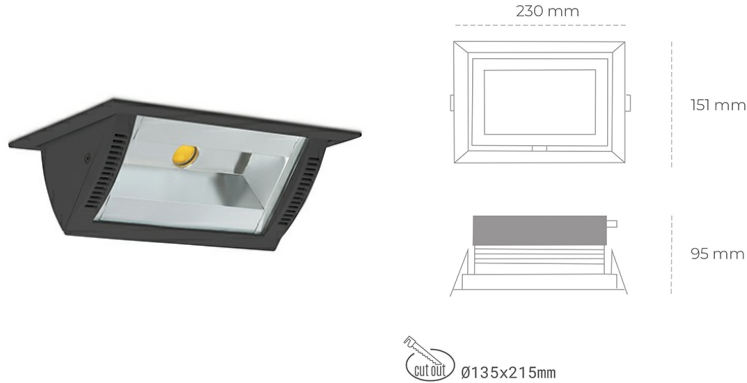

DOWNLIGHT MONTANA 2 827 21W 90°x50° BLACK | ON/OFF

LED	COB
Light colour	2700 [K] |
CRI	80
Led chip flux	2963 [lm]
Luminous flux	2370 [lm]
System power	21 [W]
Luminaire Efficiency	113 [lm/W]
Beam angle	36°
Controller	ON/OFF
MacAdam	3 SDCM

Downlight LED

Wall-washer LED downlight for drop ceiling installation. Aluminium housing. Glass cover included. Available in white, black and grey. Any RAL palette colour available on enquiry. Maximum power is 37W.

LUMINAIRE

Weight	1,258 [kg]
Protection rating IP , IK , class	IP 20, IK 3,
Luminaire colour	BLACK
Cover	Glass
Operating voltage	220-240V 50-60Hz

Note: All data are typical values. Tolerance of measurements +/-10% System features may change with product improvements due to technical advances.

OPTIONS

RAL colours on inquiry, Casambi on inquiry, DALI on inquiry, Phase-cut dimming on inquiry.

Generated: 16.07.2024

+48 32 388 80 00

www.cora.pl
cora@cora.pl

Street: Ignatza Hakuby 18
41-914 Bytom, Polska