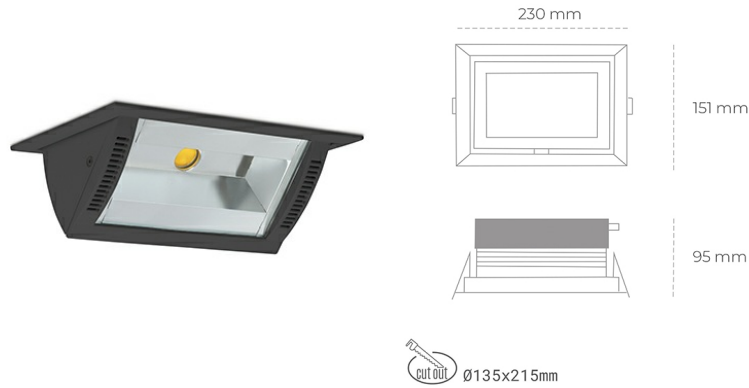

## DOWNLIGHT MONTANA 2 827 19W 90°x50° BLACK | ON/OFF

Article number: N217-K0002-RF827-H8-###-ZC01\_500-##-###

LED	COB
Light colour	2700 [K]
CRI	80
Led chip flux	2694 [lm]
Luminous flux	2155 [lm]
System power	19 [W]
Luminaire Efficiency	113 [lm/W]
Beam angle	36°
Controller	ON/OFF
MacAdam	3 SDCM

### Downlight LED

Wall-washer LED downlight for drop ceiling installation. Aluminium housing. Glass cover included. Available in white, black and grey. Any RAL palette colour available on enquiry. Maximum power is 37W.

### LUMINAIRE

Weight	1,258 [kg]
Protection rating IP , IK , class	IP 20, IK 3,
Luminaire colour	BLACK
Cover	Glass
Operating voltage	220-240V 50-60Hz

Note: All data are typical values. Tolerance of measurements +/-10% System features may change with product improvements due to technical advances.