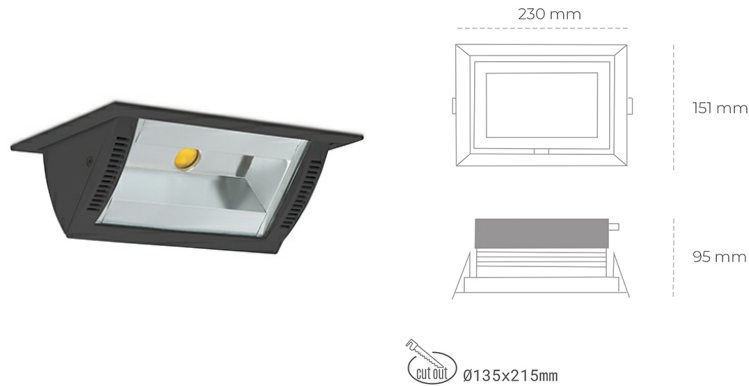

DOWNLIGHT MONTANA 2 827 10W 90°x50° BLACK | ON/OFF

Article number: N217-K0002-RF827-H8-###-ZC01_250-##-###

LED	COB
Light colour	2700 [K]
CRI	80
Led chip flux	1347 [lm]
Luminous flux	1077 [lm]
System power	10 [W]
Luminaire Efficiency	108 [lm/W]
Beam angle	36°
Controller	ON/OFF
MacAdam	3 SDCM

Downlight LED

Wall-washer LED downlight for drop ceiling installation. Aluminium housing. Glass cover included. Available in white, black and grey. Any RAL palette colour available on enquiry. Maximum power is 37W.

LUMINAIRE

Weight	1,258 [kg]
Protection rating IP , IK , class	IP 20, IK 3,
Luminaire colour	BLACK
Cover	Glass
Operating voltage	220-240V 50-60Hz

Note: All data are typical values. Tolerance of measurements +/-10% System features may change with product improvements due to technical advances.