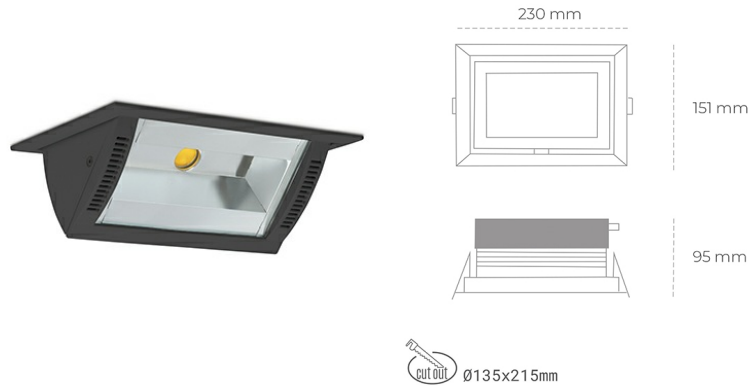

# DOWNLIGHT MONTANA 2 940 27W 90°x50° BLACK PREMIUM WHITE ON/OFF

Article number: N217-K0002-PW940-HA-###-ZC02\_700-##-###

LED	COB
Light colour	4000 [K] PREMIUM WHITE
CRI	90
Led chip flux	3634 [lm]
Luminous flux	2907 [lm]
System power	27 [W]
Luminaire Efficiency	108 [lm/W]
Beam angle	36°
Controller	ON/OFF
MacAdam	3 SDCM

### Downlight LED

Wall-washer LED downlight for drop ceiling installation. Aluminium housing. Glass cover included. Available in white, black and grey. Any RAL palette colour available on enquiry. Maximum power is 37W.

### LUMINAIRE

Weight	1,258 [kg]
Protection rating IP , IK , class	IP 20, IK 3,
Luminaire colour	BLACK
Cover	Glass
Operating voltage	220-240V 50-60Hz

Note: All data are typical values. Tolerance of measurements +/-10% System features may change with product improvements due to technical advances.