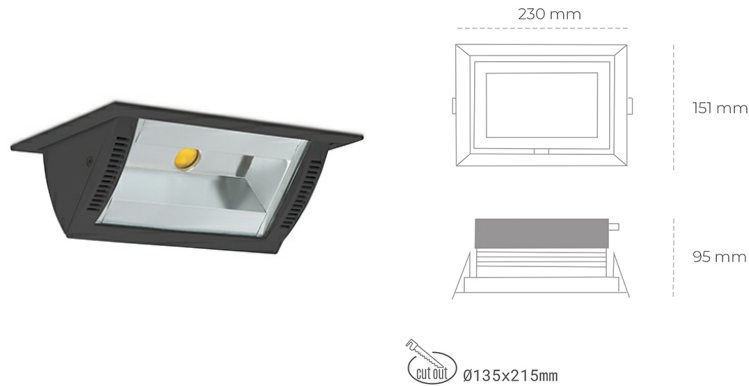

# DOWNLIGHT MONTANA 2 930 23W 90°x50° BLACK PREMIUM COLOR ON/OFF

Article number: N217-K0002-PC930-HA-###-ZC02\_600-##-###

### Downlight LED

Wall-washer LED downlight for drop ceiling installation. Aluminium housing. Glass cover included. Available in white, black and grey. Any RAL palette colour available on enquiry. Maximum power is 37W.

LED	COB
Light colour	3000 [K] PREMIUM COLOR
CRI	90
Led chip flux	2588 [lm]
Luminous flux	2070 [lm]
System power	23 [W]
Luminaire Efficiency	90 [lm/W]
Beam angle	36°
Controller	ON/OFF
MacAdam	3 SDCM

### LUMINAIRE

Weight	1,258 [kg]
Protection rating IP , IK , class	IP 20, IK 3,
Luminaire colour	BLACK
Cover	Glass
Operating voltage	220-240V 50-60Hz

Note: All data are typical values. Tolerance of measurements +/-10% System features may change with product improvements due to technical advances.