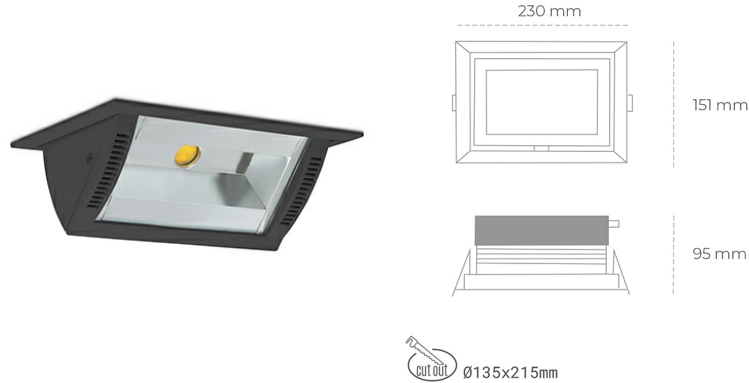

DOWNLIGHT MONTANA 2 930 19W 90°x50° BLACK CRI97 ON/OFF

LED	COB
Light colour	3000 [K] CRI97
CRI	90
Led chip flux	2199 [lm]
Luminous flux	1759 [lm]
System power	19 [W]
Luminaire Efficiency	93 [lm/W]
Beam angle	36°
Controller	ON/OFF
MacAdam	3 SDCM

Downlight LED

Wall-washer LED downlight for drop ceiling installation. Aluminium housing. Glass cover included. Available in white, black and grey. Any RAL palette colour available on enquiry. Maximum power is 37W.

LUMINAIRE

Weight	1,258 [kg]
Protection rating IP , IK , class	IP 20, IK 3,
Luminaire colour	BLACK
Cover	Glass
Operating voltage	220-240V 50-60Hz

Note: All data are typical values. Tolerance of measurements +/-10% System features may change with product improvements due to technical advances.

OPTIONS

RAL colours on inquiry, Casambi on inquiry, DALI on inquiry, Phase-cut dimming on inquiry.

Generated: 16.07.2024

+48 32 388 80 00

www.cora.pl
cora@cora.pl

Street: Ignatza Hakuby 18
41-914 Bytom, Polska