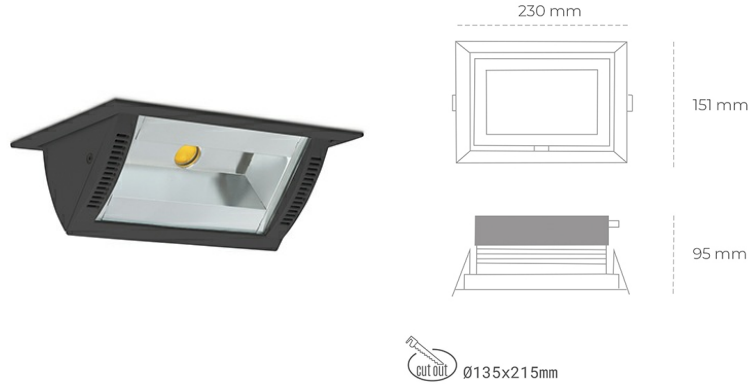

DOWNLIGHT MONTANA 2 930 14W 90°x50° BLACK CRI97 ON/OFF

LED	COB
Light colour	3000 [K] CRI97
CRI	90
Led chip flux	1575 [lm]
Luminous flux	1260 [lm]
System power	14 [W]
Luminaire Efficiency	90 [lm/W]
Beam angle	36°
Controller	ON/OFF
MacAdam	3 SDCM

Downlight LED

Wall-washer LED downlight for drop ceiling installation. Aluminium housing. Glass cover included. Available in white, black and grey. Any RAL palette colour available on enquiry. Maximum power is 37W.

LUMINAIRE

Weight	1,258 [kg]
Protection rating IP , IK , class	IP 20, IK 3,
Luminaire colour	BLACK
Cover	Glass
Operating voltage	220-240V 50-60Hz

Note: All data are typical values. Tolerance of measurements +/-10% System features may change with product improvements due to technical advances.

OPTIONS

RAL colours on inquiry, Casambi on inquiry, DALI on inquiry, Phase-cut dimming on inquiry.

Generated: 26.06.2024

+48 32 388 80 00

www.cora.pl
cora@cora.pl

Street: Ignatza Hakuby 18
41-914 Bytom, Polska