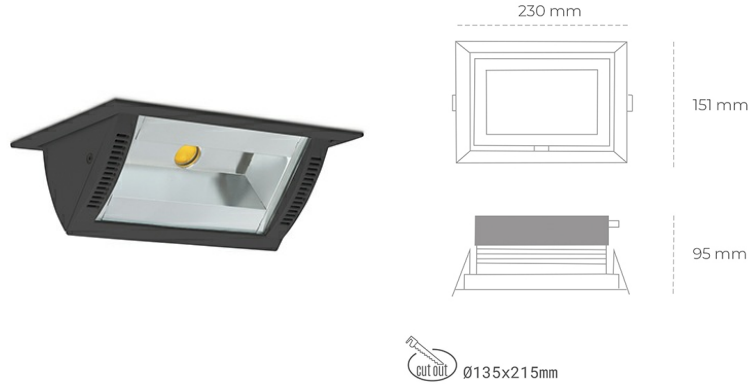

DOWNLIGHT MONTANA 2 930 10W 90°x50° BLACK CRI97 ON/OFF

LED	COB
Light colour	3000 [K] CRI97
CRI	90
Led chip flux	1144 [lm]
Luminous flux	915 [lm]
System power	10 [W]
Luminaire Efficiency	92 [lm/W]
Beam angle	36°
Controller	ON/OFF
MacAdam	3 SDCM

Downlight LED

Wall-washer LED downlight for drop ceiling installation. Aluminium housing. Glass cover included. Available in white, black and grey. Any RAL palette colour available on enquiry. Maximum power is 37W.

LUMINAIRE

Weight	1,258 [kg]
Protection rating IP , IK , class	IP 20, IK 3,
Luminaire colour	BLACK
Cover	Glass
Operating voltage	220-240V 50-60Hz

Note: All data are typical values. Tolerance of measurements +/-10% System features may change with product improvements due to technical advances.

OPTIONS

RAL colours on inquiry, Casambi on inquiry, DALI on inquiry, Phase-cut dimming on inquiry.

Generated: 29.06.2024

+48 32 388 80 00

www.cora.pl
cora@cora.pl

Street: Ignatza Hakuby 18
41-914 Bytom, Polska