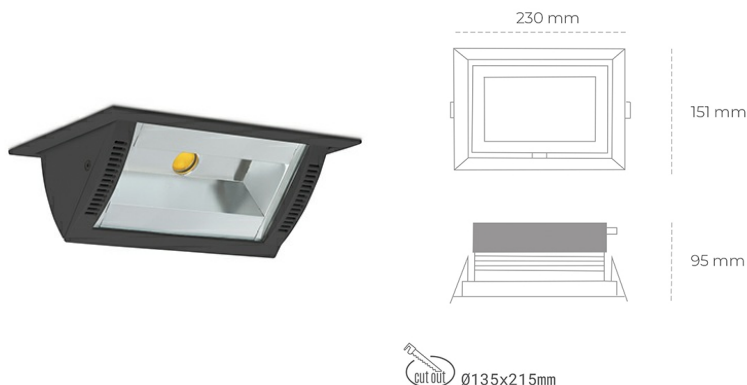

DOWNLIGHT MONTANA 2 935 35W 90°x50° BLACK PREMIUM WHITE ON/OFF

LED	COB
Light colour	3500 [K] PREMIUM WHITE
CRI	90
Led chip flux	4038 [lm]
Luminous flux	3230 [lm]
System power	35 [W]
Luminaire Efficiency	92 [lm/W]
Beam angle	ON/OFF
Controller	3 SDCM
MacAdam	

Downlight LED

Wall-washer LED downlight for drop ceiling installation. Aluminium housing. Glass cover included. Available in white, black and grey. Any RAL palette colour available on enquiry. Maximum power is 37W.

LUMINAIRE

Weight	1,258 [kg]
Protection rating IP , IK , class	IP 20, IK 3,
Luminaire colour	WHITE
Cover	Glass
Operating voltage	220-240V 50-60Hz

Note: All data are typical values. Tolerance of measurements +/-10% System features may change with product improvements due to technical advances.

OPTIONS

RAL colours on inquiry, Casambi on inquiry, DALI on inquiry, Phase-cut dimming on inquiry.

Generated: 17.09.2024

+48 32 388 80 00

www.cora.pl
cora@cora.pl

Street: Ignatza Hakuby 18
41-914 Bytom, Polska