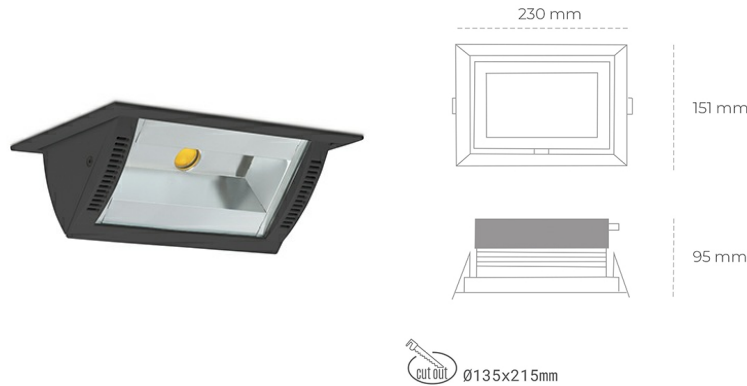

DOWNLIGHT MONTANA 2 935 21W 90°x50° BLACK PREMIUM WHITE ON/OFF

Article number: N217-K0002-HE935-HA-###-ZC02_550-##-###

LED	COB
Light colour	3500 [K] PREMIUM WHITE
CRI	90
Led chip flux	3245 [lm]
Luminous flux	2596 [lm]
System power	21 [W]
Luminaire Efficiency	124 [lm/W]
Beam angle	36°
Controller	ON/OFF
MacAdam	3 SDCM

Downlight LED

Wall-washer LED downlight for drop ceiling installation. Aluminium housing. Glass cover included. Available in white, black and grey. Any RAL palette colour available on enquiry. Maximum power is 37W.

LUMINAIRE

Weight	1,258 [kg]
Protection rating IP , IK , class	IP 20, IK 3,
Luminaire colour	BLACK
Cover	Glass
Operating voltage	220-240V 50-60Hz

Note: All data are typical values. Tolerance of measurements +/-10% System features may change with product improvements due to technical advances.