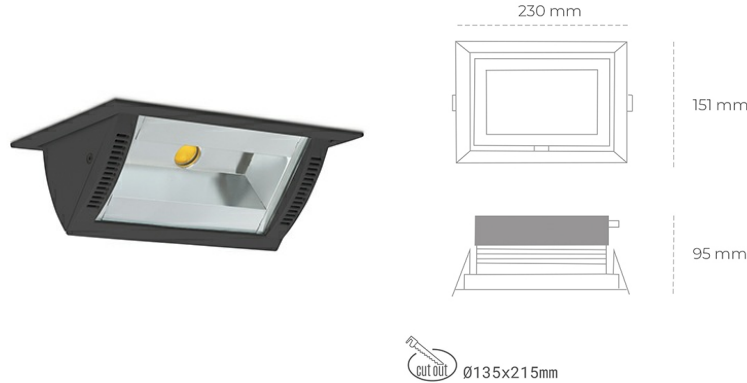

DOWNLIGHT MONTANA 2 935 20W 90°x50° BLACK PREMIUM WHITE ON/OFF

LED	COB
Light colour	3500 [K] PREMIUM WHITE
CRI	90
Led chip flux	2973 [lm]
Luminous flux	2378 [lm]
System power	20 [W]
Luminaire Efficiency	119 [lm/W]
Beam angle	36°
Controller	ON/OFF
MacAdam	3 SDCM

Downlight LED

Wall-washer LED downlight for drop ceiling installation. Aluminium housing. Glass cover included. Available in white, black and grey. Any RAL palette colour available on enquiry. Maximum power is 37W.

LUMINAIRE

Weight	1,258 [kg]
Protection rating IP , IK , class	IP 20, IK 3,
Luminaire colour	BLACK
Cover	Glass
Operating voltage	220-240V 50-60Hz

Note: All data are typical values. Tolerance of measurements +/-10% System features may change with product improvements due to technical advances.

OPTIONS

RAL colours on inquiry, Casambi on inquiry, DALI on inquiry, Phase-cut dimming on inquiry.

Generated: 29.06.2024

+48 32 388 80 00

www.cora.pl
cora@cora.pl

Street: Ignatza Hakuby 18
41-914 Bytom, Polska