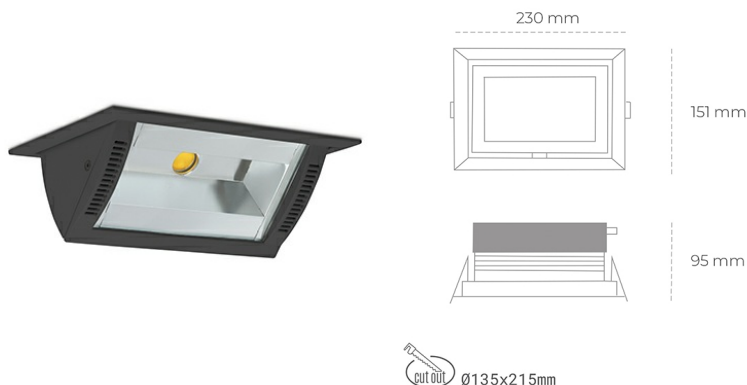

DOWNLIGHT MONTANA 2 935 11W 90°x50° BLACK PREMIUM WHITE ON/OFF

LED	COB
Light colour	3500 [K] PREMIUM WHITE
CRI	90
Led chip flux	1545 [lm]
Luminous flux	1236 [lm]
System power	11 [W]
Luminaire Efficiency	112 [lm/W]
Beam angle	36°
Controller	ON/OFF
MacAdam	3 SDCM

Downlight LED

Wall-washer LED downlight for drop ceiling installation. Aluminium housing. Glass cover included. Available in white, black and grey. Any RAL palette colour available on enquiry. Maximum power is 37W.

LUMINAIRE

Weight	1,258 [kg]
Protection rating IP , IK , class	IP 20, IK 3,
Luminaire colour	BLACK
Cover	Glass
Operating voltage	220-240V 50-60Hz

Note: All data are typical values. Tolerance of measurements +/-10% System features may change with product improvements due to technical advances.

OPTIONS

RAL colours on inquiry, Casambi on inquiry, DALI on inquiry, Phase-cut dimming on inquiry.

Generated: 26.06.2024

+48 32 388 80 00

www.cora.pl
cora@cora.pl

Street: Ignatza Hakuby 18
41-914 Bytom, Polska