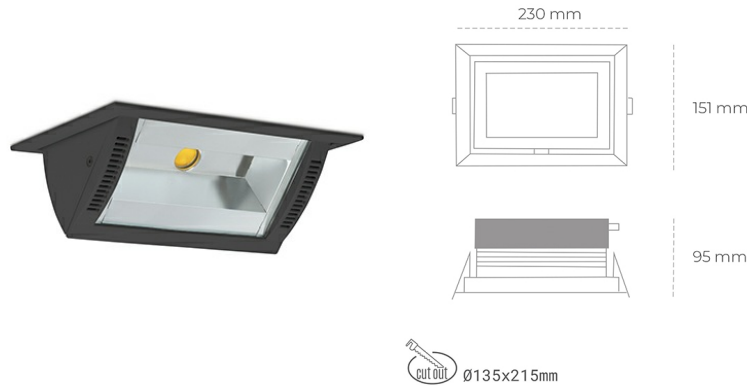

DOWNLIGHT MONTANA 2 930 35W 90°x50° BLACK PREMIUM WHITE ON/OFF

Article number: N217-K0002-HE930-HA-###-ZC03_900-##-###

LED	COB
Light colour	3000 [K] PREMIUM WHITE
CRI	90
Led chip flux	3911 [lm]
Luminous flux	3128 [lm]
System power	35 [W]
Luminaire Efficiency	89 [lm/W]
Beam angle	36°
Controller	ON/OFF
MacAdam	3 SDCM

Downlight LED

Wall-washer LED downlight for drop ceiling installation. Aluminium housing. Glass cover included. Available in white, black and grey. Any RAL palette colour available on enquiry. Maximum power is 37W.

LUMINAIRE

Weight	1,258 [kg]
Protection rating IP , IK , class	IP 20, IK 3,
Luminaire colour	BLACK
Cover	Glass
Operating voltage	220-240V 50-60Hz

Note: All data are typical values. Tolerance of measurements +/-10% System features may change with product improvements due to technical advances.