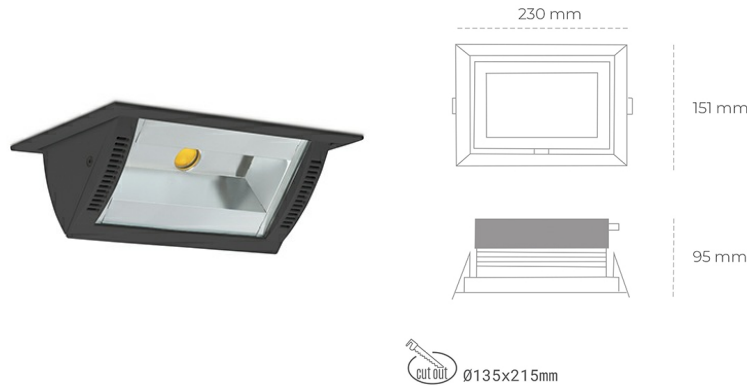

DOWNLIGHT MONTANA 2 957 35W 90°x50° BLACK SPECIAL ON/OFF

Article number: N217-K0002-CC957-H8-###-ZC03_900-##-###

LED	COB
Light colour	5700 [K] SPECIAL
CRI	90
Led chip flux	4374 [lm]
Luminous flux	3499 [lm]
System power	35 [W]
Luminaire Efficiency	100 [lm/W]
Beam angle	36°
Controller	ON/OFF
MacAdam	3 SDCM

Downlight LED

Wall-washer LED downlight for drop ceiling installation. Aluminium housing. Glass cover included. Available in white, black and grey. Any RAL palette colour available on enquiry. Maximum power is 37W.

LUMINAIRE

Weight	1,258 [kg]
Protection rating IP , IK , class	IP 20, IK 3,
Luminaire colour	BLACK
Cover	Glass
Operating voltage	220-240V 50-60Hz

Note: All data are typical values. Tolerance of measurements +/-10% System features may change with product improvements due to technical advances.