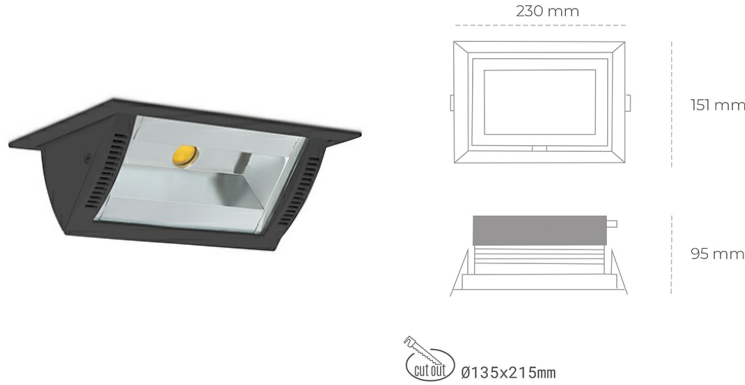

DOWNLIGHT MONTANA 2 957 31W 90°x50° BLACK SPECIAL ON/OFF

LED	COB
Light colour	5700 [K] SPECIAL
CRI	90
Led chip flux	3934 [lm]
Luminous flux	3147 [lm]
System power	31 [W]
Luminaire Efficiency	102 [lm/W]
Beam angle	36°
Controller	ON/OFF
MacAdam	3 SDCM

Downlight LED

Wall-washer LED downlight for drop ceiling installation. Aluminium housing. Glass cover included. Available in white, black and grey. Any RAL palette colour available on enquiry. Maximum power is 37W.

LUMINAIRE

Weight	1,258 [kg]
Protection rating IP , IK , class	IP 20, IK 3,
Luminaire colour	BLACK
Cover	Glass
Operating voltage	220-240V 50-60Hz

Note: All data are typical values. Tolerance of measurements +/-10% System features may change with product improvements due to technical advances.

OPTIONS

RAL colours on inquiry, Casambi on inquiry, DALI on inquiry, Phase-cut dimming on inquiry.

Generated: 14.08.2024

+48 32 388 80 00

www.cora.pl
cora@cora.pl

Street: Ignatza Hakuby 18
41-914 Bytom, Polska