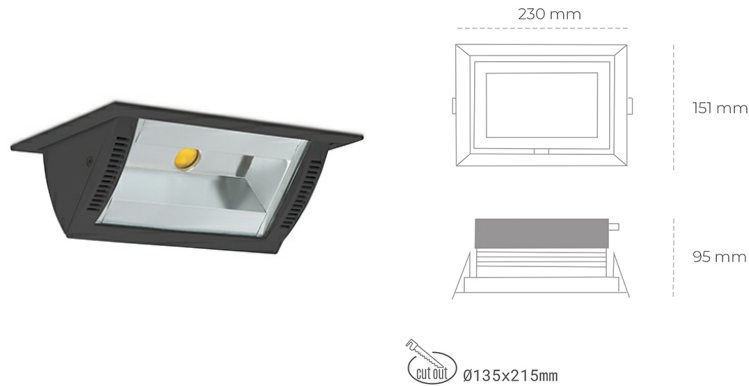

# DOWNLIGHT MONTANA 2 957 14W 90°x50° BLACK SPECIAL ON/OFF

Article number: N217-K0002-CC957-H8-###-ZC01\_350-##-###

LED	COB
Light colour	5700 [K] SPECIAL
CRI	90
Led chip flux	1820 [lm]
Luminous flux	1456 [lm]
System power	14 [W]
Luminaire Efficiency	104 [lm/W]
Beam angle	36°
Controller	ON/OFF
MacAdam	3 SDCM

### Downlight LED

Wall-washer LED downlight for drop ceiling installation. Aluminium housing. Glass cover included. Available in white, black and grey. Any RAL palette colour available on enquiry. Maximum power is 37W.

### LUMINAIRE

Weight	1,258 [kg]
Protection rating IP , IK , class	IP 20, IK 3,
Luminaire colour	BLACK
Cover	Glass
Operating voltage	220-240V 50-60Hz

Note: All data are typical values. Tolerance of measurements +/-10% System features may change with product improvements due to technical advances.