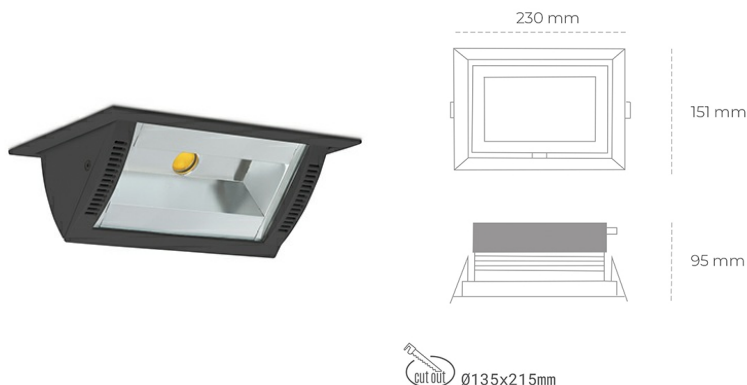

DOWNLIGHT MONTANA 2 957 10W 90°x50° BLACK SPECIAL ON/OFF

LED	COB
Light colour	5700 [K] SPECIAL
CRI	90
Led chip flux	1318 [lm]
Luminous flux	1054 [lm]
System power	10 [W]
Luminaire Efficiency	105 [lm/W]
Beam angle	36°
Controller	ON/OFF
MacAdam	3 SDCM

Downlight LED

Wall-washer LED downlight for drop ceiling installation. Aluminium housing. Glass cover included. Available in white, black and grey. Any RAL palette colour available on enquiry. Maximum power is 37W.

LUMINAIRE

Weight	1,258 [kg]
Protection rating IP , IK , class	IP 20, IK 3,
Luminaire colour	BLACK
Cover	Glass
Operating voltage	220-240V 50-60Hz

Note: All data are typical values. Tolerance of measurements +/-10% System features may change with product improvements due to technical advances.

OPTIONS

RAL colours on inquiry, Casambi on inquiry, DALI on inquiry, Phase-cut dimming on inquiry.

Generated: 29.06.2024

+48 32 388 80 00

www.cora.pl
cora@cora.pl

Street: Ignatza Hakuby 18
41-914 Bytom, Polska