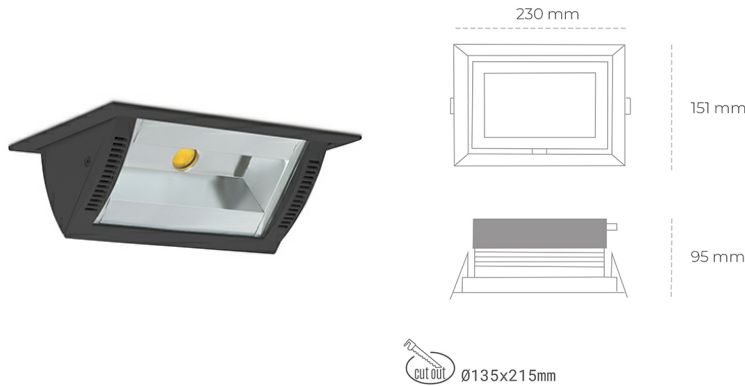

DOWNLIGHT MONTANA 2 942 37W 90°x50° BLACK MEAT WHITE ON/OFF

Article number: N217-K0002-CC942-H8-###-ZC03_950-##-###

LED	COB
Light colour	4200 [K] MEAT WHITE
CRI	90
Led chip flux	3539 [lm]
Luminous flux	2831 [lm]
System power	37 [W]
Luminaire Efficiency	77 [lm/W]
Beam angle	36°
Controller	ON/OFF
MacAdam	3 SDCM

Downlight LED

Wall-washer LED downlight for drop ceiling installation. Aluminium housing. Glass cover included. Available in white, black and grey. Any RAL palette colour available on enquiry. Maximum power is 37W.

LUMINAIRE

Weight	1,258 [kg]
Protection rating IP , IK , class	IP 20, IK 3,
Luminaire colour	BLACK
Cover	Glass
Operating voltage	220-240V 50-60Hz

Note: All data are typical values. Tolerance of measurements +/-10% System features may change with product improvements due to technical advances.