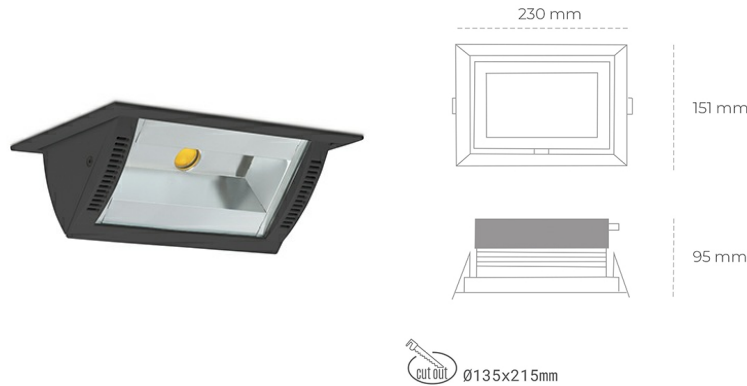

# DOWNLIGHT MONTANA 2 942 31W 90°x50° BLACK MEAT WHITE ON/OFF

Article number: N217-K0002-CC942-H8-###-ZC03\_800-##-###

LED	COB
Light colour	4200 [K] MEAT WHITE
CRI	90
Led chip flux	3040 [lm]
Luminous flux	2432 [lm]
System power	31 [W]
Luminaire Efficiency	78 [lm/W]
Beam angle	36°
Controller	ON/OFF
MacAdam	3 SDCM

### Downlight LED

Wall-washer LED downlight for drop ceiling installation. Aluminium housing. Glass cover included. Available in white, black and grey. Any RAL palette colour available on enquiry. Maximum power is 37W.

### LUMINAIRE

Weight	1,258 [kg]
Protection rating IP , IK , class	IP 20, IK 3,
Luminaire colour	BLACK
Cover	Glass
Operating voltage	220-240V 50-60Hz

Note: All data are typical values. Tolerance of measurements +/-10% System features may change with product improvements due to technical advances.