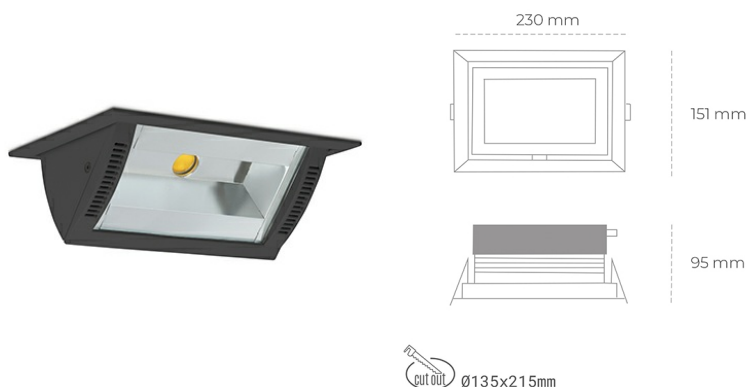

DOWNLIGHT MONTANA 2 942 21W 90°x50° BLACK MEAT WHITE ON/OFF

LED	COB
Light colour	4200 [K] MEAT WHITE
CRI	90
Led chip flux	2159 [lm]
Luminous flux	1727 [lm]
System power	21 [W]
Luminaire Efficiency	82 [lm/W]
Beam angle	36°
Controller	ON/OFF
MacAdam	3 SDCM

Downlight LED

Wall-washer LED downlight for drop ceiling installation. Aluminium housing. Glass cover included. Available in white, black and grey. Any RAL palette colour available on enquiry. Maximum power is 37W.

LUMINAIRE

Weight	1,258 [kg]
Protection rating IP , IK , class	IP 20, IK 3,
Luminaire colour	BLACK
Cover	Glass
Operating voltage	220-240V 50-60Hz

Note: All data are typical values. Tolerance of measurements +/-10% System features may change with product improvements due to technical advances.

OPTIONS

RAL colours on inquiry, Casambi on inquiry, DALI on inquiry, Phase-cut dimming on inquiry.

Generated: 29.06.2024

+48 32 388 80 00

www.cora.pl
cora@cora.pl

Street: Ignatza Hakuby 18
41-914 Bytom, Polska