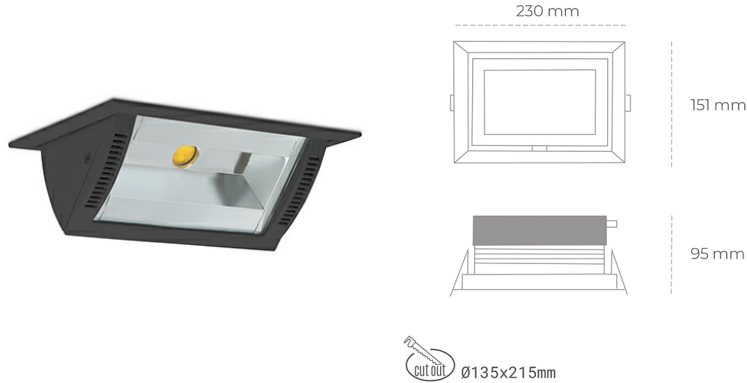

DOWNLIGHT MONTANA 2 940 36W 90°x50° BLACK HI EFFICIENT ON/OFF

LED	COB
Light colour	4000 [K] HI EFFICIENT
CRI	90
Led chip flux	5811 [lm]
Luminous flux	4648 [lm]
System power	36 [W]
Luminaire Efficiency	129 [lm/W]
Beam angle	36°
Controller	ON/OFF
MacAdam	3 SDCM

Downlight LED

Wall-washer LED downlight for drop ceiling installation. Aluminium housing. Glass cover included. Available in white, black and grey. Any RAL palette colour available on enquiry. Maximum power is 37W.

LUMINAIRE

Weight	1,258 [kg]
Protection rating IP , IK , class	IP 20, IK 3,
Luminaire colour	BLACK
Cover	Glass
Operating voltage	220-240V 50-60Hz

Note: All data are typical values. Tolerance of measurements +/-10% System features may change with product improvements due to technical advances.

OPTIONS

RAL colours on inquiry, Casambi on inquiry, DALI on inquiry, Phase-cut dimming on inquiry.

Generated: 26.06.2024

+48 32 388 80 00

www.cora.pl
cora@cora.pl

Street: Ignatza Hakuby 18
41-914 Bytom, Polska