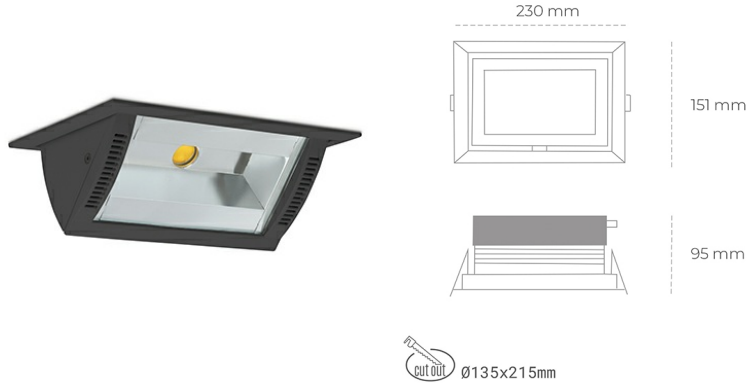

DOWNLIGHT MONTANA 2 940 10W 90°x50° BLACK HI EFFICIENT ON/OFF

LED	COB
Light colour	4000 [K] HI EFFICIENT
CRI	90
Led chip flux	1625 [lm]
Luminous flux	1300 [lm]
System power	10 [W]
Luminaire Efficiency	130 [lm/W]
Beam angle	36°
Controller	ON/OFF
MacAdam	3 SDCM

Downlight LED

Wall-washer LED downlight for drop ceiling installation. Aluminium housing. Glass cover included. Available in white, black and grey. Any RAL palette colour available on enquiry. Maximum power is 37W.

LUMINAIRE

Weight	1,258 [kg]
Protection rating IP , IK , class	IP 20, IK 3,
Luminaire colour	BLACK
Cover	Glass
Operating voltage	220-240V 50-60Hz

Note: All data are typical values. Tolerance of measurements +/-10% System features may change with product improvements due to technical advances.

OPTIONS

RAL colours on inquiry, Casambi on inquiry, DALI on inquiry, Phase-cut dimming on inquiry.

Generated: 16.07.2024

+48 32 388 80 00

www.cora.pl
cora@cora.pl

Street: Ignatza Hakuby 18
41-914 Bytom, Polska