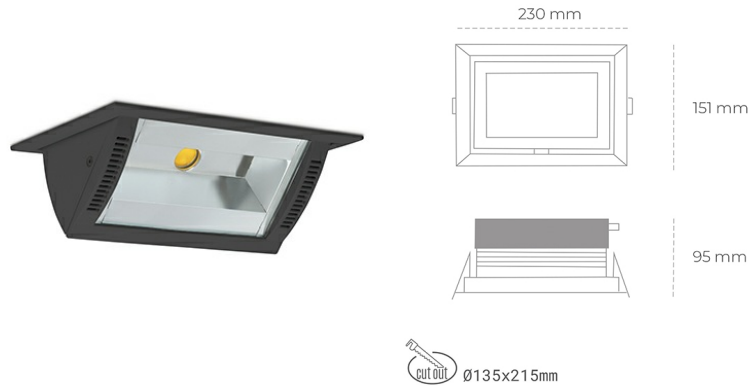

DOWNLIGHT MONTANA 2 935 31W 90°x50° BLACK HI EFFICIENT ON/OFF

Article number: N217-K0002-BB935-H8-###-ZC03_800-##-###

LED	COB
Light colour	3500 [K] HI EFFICIENT
CRI	90
Led chip flux	4723 [lm]
Luminous flux	3778 [lm]
System power	31 [W]
Luminaire Efficiency	122 [lm/W]
Beam angle	36°
Controller	ON/OFF
MacAdam	3 SDCM

Downlight LED

Wall-washer LED downlight for drop ceiling installation. Aluminium housing. Glass cover included. Available in white, black and grey. Any RAL palette colour available on enquiry. Maximum power is 37W.

LUMINAIRE

Weight	1,258 [kg]
Protection rating IP , IK , class	IP 20, IK 3,
Luminaire colour	BLACK
Cover	Glass
Operating voltage	220-240V 50-60Hz

Note: All data are typical values. Tolerance of measurements +/-10% System features may change with product improvements due to technical advances.