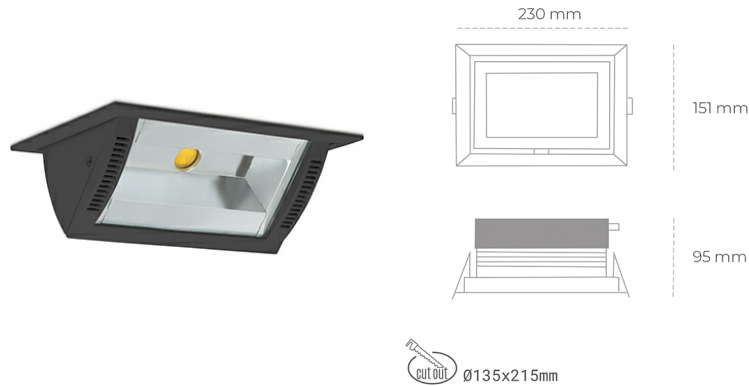

DOWNLIGHT MONTANA 2 935 23W 90°x50° BLACK HI EFFICIENT ON/OFF

LED	COB
Light colour	3500 [K] HI EFFICIENT
CRI	90
Led chip flux	3624 [lm]
Luminous flux	2899 [lm]
System power	23 [W]
Luminaire Efficiency	126 [lm/W]
Beam angle	36°
Controller	ON/OFF
MacAdam	3 SDCM

Downlight LED

Wall-washer LED downlight for drop ceiling installation. Aluminium housing. Glass cover included. Available in white, black and grey. Any RAL palette colour available on enquiry. Maximum power is 37W.

LUMINAIRE

Weight	1,258 [kg]
Protection rating IP , IK , class	IP 20, IK 3,
Luminaire colour	BLACK
Cover	Glass
Operating voltage	220-240V 50-60Hz

Note: All data are typical values. Tolerance of measurements +/-10% System features may change with product improvements due to technical advances.

OPTIONS

RAL colours on inquiry, Casambi on inquiry, DALI on inquiry, Phase-cut dimming on inquiry.

Generated: 16.07.2024

+48 32 388 80 00

www.cora.pl
cora@cora.pl

Street: Ignatza Hakuby 18
41-914 Bytom, Polska