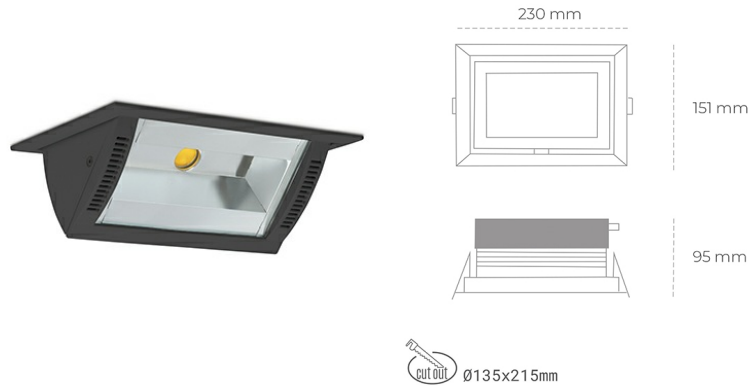

DOWNLIGHT MONTANA 2 935 14W 90°x50° BLACK HI EFFICIENT ON/OFF

Article number: N217-K0002-BB935-H8-###-ZC01_350-##-###

LED	COB
Light colour	3500 [K] HI EFFICIENT
CRI	90
Led chip flux	2174 [lm]
Luminous flux	1739 [lm]
System power	14 [W]
Luminaire Efficiency	124 [lm/W]
Beam angle	36°
Controller	ON/OFF
MacAdam	3 SDCM

Downlight LED

Wall-washer LED downlight for drop ceiling installation. Aluminium housing. Glass cover included. Available in white, black and grey. Any RAL palette colour available on enquiry. Maximum power is 37W.

LUMINAIRE

Weight	1,258 [kg]
Protection rating IP , IK , class	IP 20, IK 3,
Luminaire colour	BLACK
Cover	Glass
Operating voltage	220-240V 50-60Hz

Note: All data are typical values. Tolerance of measurements +/-10% System features may change with product improvements due to technical advances.