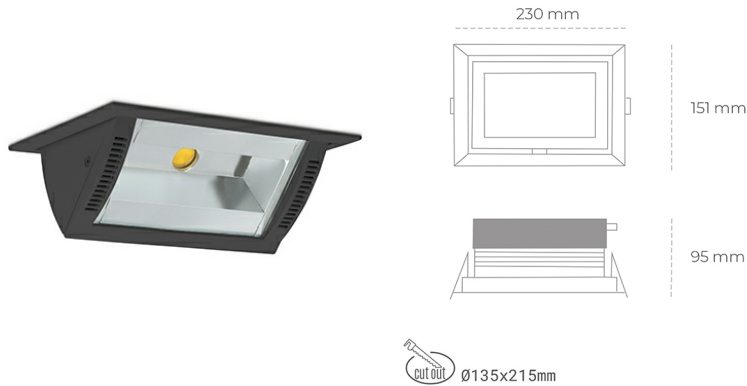

DOWNLIGHT MONTANA 2 930 21W 90°x50° BLACK HI EFFICIENT ON/OFF

Article number: N217-K0002-BB930-H8-###-ZC02_550-##-###

LED	COB
Light colour	3000 [K] HI EFFICIENT
CRI	90
Led chip flux	3487 [lm]
Luminous flux	2789 [lm]
System power	21 [W]
Luminaire Efficiency	133 [lm/W]
Beam angle	36°
Controller	ON/OFF
MacAdam	3 SDCM

Downlight LED

Wall-washer LED downlight for drop ceiling installation. Aluminium housing. Glass cover included. Available in white, black and grey. Any RAL palette colour available on enquiry. Maximum power is 37W.

LUMINAIRE

Weight	1,258 [kg]
Protection rating IP , IK , class	IP 20, IK 3,
Luminaire colour	BLACK
Cover	Glass
Operating voltage	220-240V 50-60Hz

Note: All data are typical values. Tolerance of measurements +/-10% System features may change with product improvements due to technical advances.