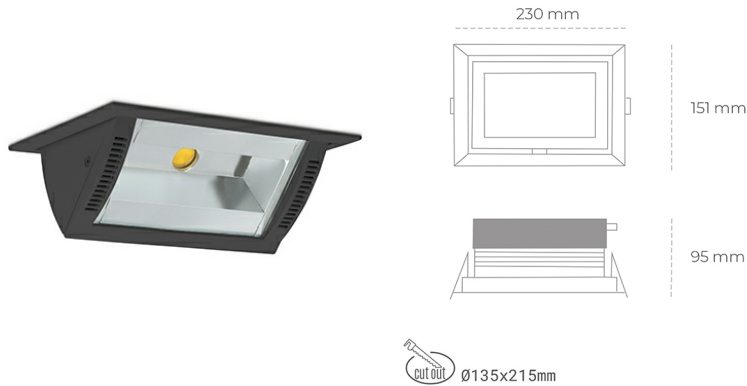

DOWNLIGHT MONTANA 2 930 19W 90°x50° BLACK HI EFFICIENT ON/OFF

Article number: N217-K0002-BB930-H8-###-ZC01_500-##-###

LED	COB
Light colour	3000 [K] HI EFFICIENT
CRI	90
Led chip flux	3184 [lm]
Luminous flux	2547 [lm]
System power	19 [W]
Luminaire Efficiency	134 [lm/W]
Beam angle	36°
Controller	ON/OFF
MacAdam	3 SDCM

Downlight LED

Wall-washer LED downlight for drop ceiling installation. Aluminium housing. Glass cover included. Available in white, black and grey. Any RAL palette colour available on enquiry. Maximum power is 37W.

LUMINAIRE

Weight	1,258 [kg]
Protection rating IP , IK , class	IP 20, IK 3,
Luminaire colour	BLACK
Cover	Glass
Operating voltage	220-240V 50-60Hz

Note: All data are typical values. Tolerance of measurements +/-10% System features may change with product improvements due to technical advances.