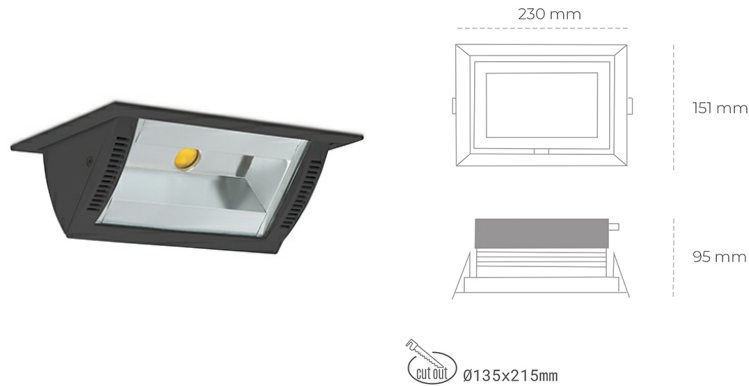

DOWNLIGHT MONTANA 2 930 14W 90°x50° BLACK HI EFFICIENT ON/OFF

Article number: N217-K0002-BB930-H8-###-ZC01_350-##-###

| | |
|----------------------|-----------------------|
| LED | COB |
| Light colour | 3000 [K] HI EFFICIENT |
| CRI | 90 |
| Led chip flux | 2256 [lm] |
| Luminous flux | 1804 [lm] |
| System power | 14 [W] |
| Luminaire Efficiency | 129 [lm/W] |
| Beam angle | 36° |
| Controller | ON/OFF |
| MacAdam | 3 SDCM |

Downlight LED

Wall-washer LED downlight for drop ceiling installation. Aluminium housing. Glass cover included. Available in white, black and grey. Any RAL palette colour available on enquiry. Maximum power is 37W.

LUMINAIRE

| | |
|-----------------------------------|------------------|
| Weight | 1,258 [kg] |
| Protection rating IP , IK , class | IP 20, IK 3, |
| Luminaire colour | BLACK |
| Cover | Glass |
| Operating voltage | 220-240V 50-60Hz |