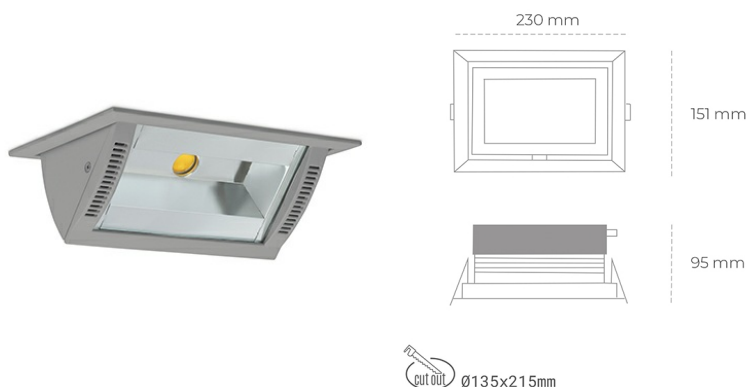

DOWNLIGHT MONTANA 2 825 23W 90°x50° GREY BREAD ON/OFF

LED	COB
Light colour	2500 [K] BREAD
CRI	80
Led chip flux	2808 [lm]
Luminous flux	2246 [lm]
System power	23 [W]
Luminaire Efficiency	98 [lm/W]
Beam angle	36°
Controller	ON/OFF
MacAdam	3 SDCM

Downlight LED

Wall-washer LED downlight for drop ceiling installation. Aluminium housing. Glass cover included. Available in white, black and grey. Any RAL palette colour available on enquiry. Maximum power is 37W.

LUMINAIRE

Weight	1,258 [kg]
Protection rating IP , IK , class	IP 20, IK 3,
Luminaire colour	GREY
Cover	Glass
Operating voltage	220-240V 50-60Hz

Note: All data are typical values. Tolerance of measurements +/-10% System features may change with product improvements due to technical advances.

OPTIONS

RAL colours on inquiry, Casambi on inquiry, DALI on inquiry, Phase-cut dimming on inquiry.

Generated: 29.06.2024

+48 32 388 80 00

www.cora.pl
cora@cora.pl

Street: Ignatza Hakuby 18
41-914 Bytom, Polska