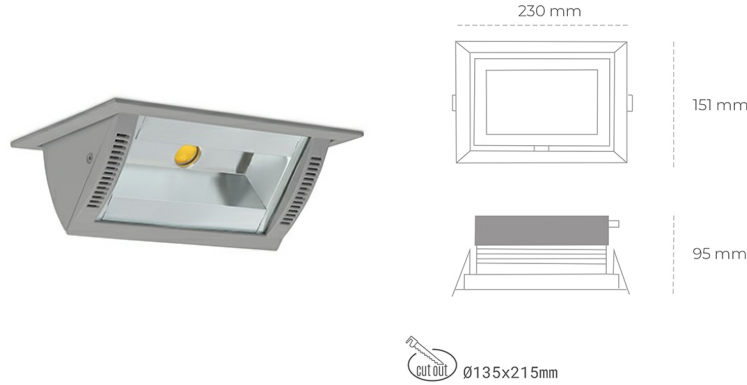

DOWNLIGHT MONTANA 2 825 14W 90°x50° GREY BREAD ON/OFF

LED	COB
Light colour	2500 [K] BREAD
CRI	80
Led chip flux	1674 [lm]
Luminous flux	1339 [lm]
System power	14 [W]
Luminaire Efficiency	96 [lm/W]
Beam angle	36°
Controller	ON/OFF
MacAdam	3 SDCM

Downlight LED

Wall-washer LED downlight for drop ceiling installation. Aluminium housing. Glass cover included. Available in white, black and grey. Any RAL palette colour available on enquiry. Maximum power is 37W.

LUMINAIRE

Weight	1,258 [kg]
Protection rating IP , IK , class	IP 20, IK 3,
Luminaire colour	GREY
Cover	Glass
Operating voltage	220-240V 50-60Hz

Note: All data are typical values. Tolerance of measurements +/-10% System features may change with product improvements due to technical advances.

OPTIONS

RAL colours on inquiry, Casambi on inquiry, DALI on inquiry, Phase-cut dimming on inquiry.

Generated: 26.06.2024

+48 32 388 80 00

www.cora.pl
cora@cora.pl

Street: Ignatza Hakuby 18
41-914 Bytom, Polska