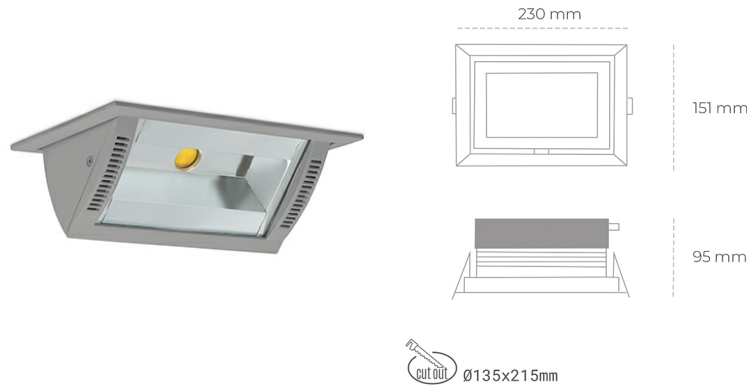

DOWNLIGHT MONTANA 2 820 23W 90°x50° GREY MEAT PINK ON/OFF

Article number: N217-K0001-VE820-H8-###-ZC02_600-##-###

LED	COB
Light colour	2000 [K] MEAT PINK
CRI	80
Led chip flux	2013 [lm]
Luminous flux	1610 [lm]
System power	23 [W]
Luminaire Efficiency	70 [lm/W]
Beam angle	36°
Controller	ON/OFF
MacAdam	3 SDCM

Downlight LED

Wall-washer LED downlight for drop ceiling installation. Aluminium housing. Glass cover included. Available in white, black and grey. Any RAL palette colour available on enquiry. Maximum power is 37W.

LUMINAIRE

Weight	1,258 [kg]
Protection rating IP , IK , class	IP 20, IK 3,
Luminaire colour	GREY
Cover	Glass
Operating voltage	220-240V 50-60Hz

Note: All data are typical values. Tolerance of measurements +/-10% System features may change with product improvements due to technical advances.