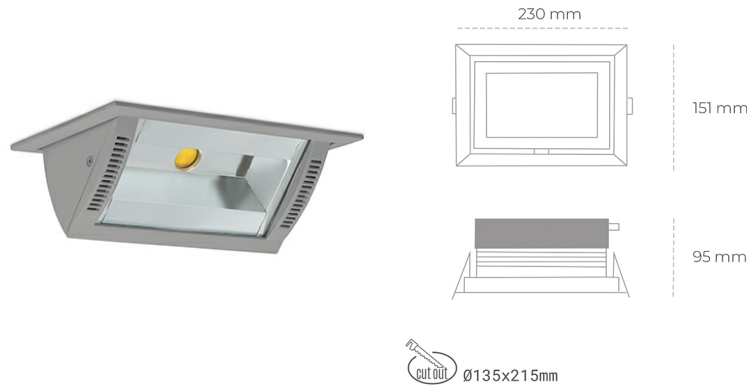

DOWNLIGHT MONTANA 2 820 10W 90°x50° GREY MEAT PINK ON/OFF

Article number: N217-K0001-VE820-H8-###-ZC01_250-##-###

LED	COB
Light colour	2000 [K] MEAT PINK
CRI	80
Led chip flux	895 [lm]
Luminous flux	716 [lm]
System power	10 [W]
Luminaire Efficiency	72 [lm/W]
Beam angle	36°
Controller	ON/OFF
MacAdam	3 SDCM

Downlight LED

Wall-washer LED downlight for drop ceiling installation. Aluminium housing. Glass cover included. Available in white, black and grey. Any RAL palette colour available on enquiry. Maximum power is 37W.

LUMINAIRE

Weight	1,258 [kg]
Protection rating IP , IK , class	IP 20, IK 3,
Luminaire colour	GREY
Cover	Glass
Operating voltage	220-240V 50-60Hz

Note: All data are typical values. Tolerance of measurements +/-10% System features may change with product improvements due to technical advances.