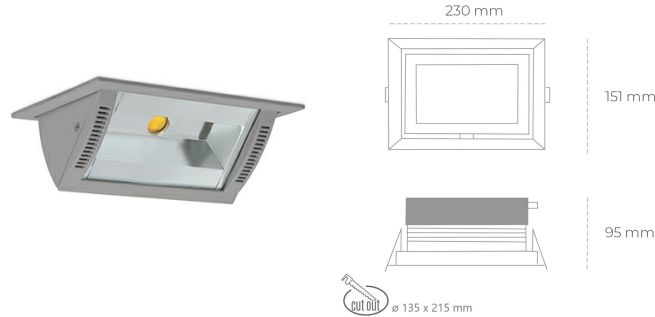

DOWNLIGHT MONTANA 2 940 31W 90°x50° GREY | ON/OFF

Article number: N217-K0001-RF940-H8-###-ZC03_800-##-###

LED	COB
Light colour	4000 [K]
CRI	90
Led chip flux	3866 [lm]
Luminous flux	3092 [lm]
System power	31 [W]
Luminaire Efficiency	100 [lm/W]
Beam angle	36°
Controller	ON/OFF
MacAdam	3 SDCM

Downlight LED

Wall-washer LED downlight for drop ceiling installation. Aluminium housing. Glass cover included. Available in white, black and grey. Any RAL palette colour available on enquiry. Maximum power is 37W.

LUMINAIRE

Weight	1.258 [kg]
Protection rating IP , IK , class	IP 20, IK 3,
Luminaire colour	GREY
Cover	Glass
Operating voltage	220-240V 50-60Hz

Note: All data are typical values. Tolerance of measurements +/-10%
System features may change with product improvements due to technical advances.