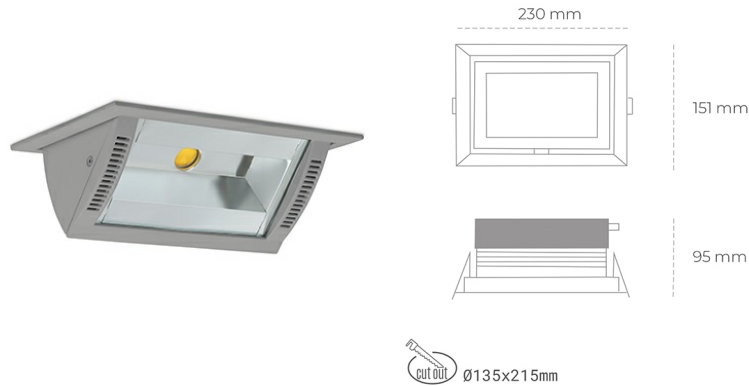

DOWNLIGHT MONTANA 2 940 14W 90°x50° GREY | ON/OFF

Article number: N217-K0001-RF940-H8-##-ZC01_350-##-###

LED	COB
Light colour	4000 [K]
CRI	90
Led chip flux	1691 [lm]
Luminous flux	1352 [lm]
System power	14 [W]
Luminaire Efficiency	97 [lm/W]
Beam angle	36°
Controller	ON/OFF
MacAdam	3 SDCM

Downlight LED

Wall-washer LED downlight for drop ceiling installation. Aluminium housing. Glass cover included. Available in white, black and grey. Any RAL palette colour available on enquiry. Maximum power is 37W.

LUMINAIRE

Weight	1,258 [kg]
Protection rating IP , IK , class	IP 20, IK 3,
Luminaire colour	GREY
Cover	Glass
Operating voltage	220-240V 50-60Hz

Note: All data are typical values. Tolerance of measurements +/-10% System features may change with product improvements due to technical advances.