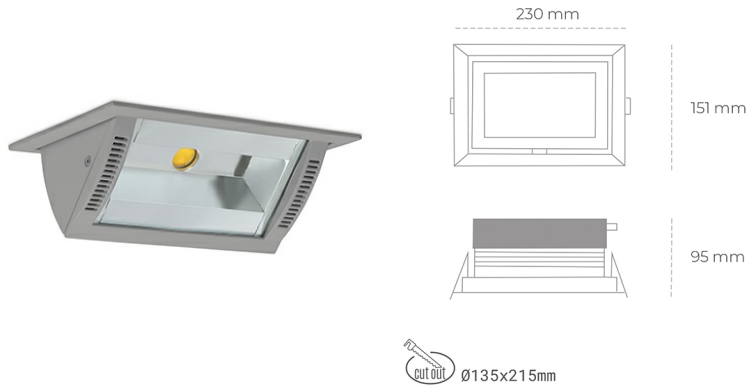

## DOWNLIGHT MONTANA 2 940 10W 90°x50° GREY | ON/OFF

Article number: N217-K0001-RF940-H8-###-ZC01\_250-##-###

LED	COB
Light colour	4000 [K]
CRI	90
Led chip flux	1208 [lm]
Luminous flux	966 [lm]
System power	10 [W]
Luminaire Efficiency	97 [lm/W]
Beam angle	36°
Controller	ON/OFF
MacAdam	3 SDCM

### Downlight LED

Wall-washer LED downlight for drop ceiling installation. Aluminium housing. Glass cover included. Available in white, black and grey. Any RAL palette colour available on enquiry. Maximum power is 37W.

### LUMINAIRE

Weight	1,258 [kg]
Protection rating IP , IK , class	IP 20, IK 3,
Luminaire colour	GREY
Cover	Glass
Operating voltage	220-240V 50-60Hz

Note: All data are typical values. Tolerance of measurements +/-10% System features may change with product improvements due to technical advances.