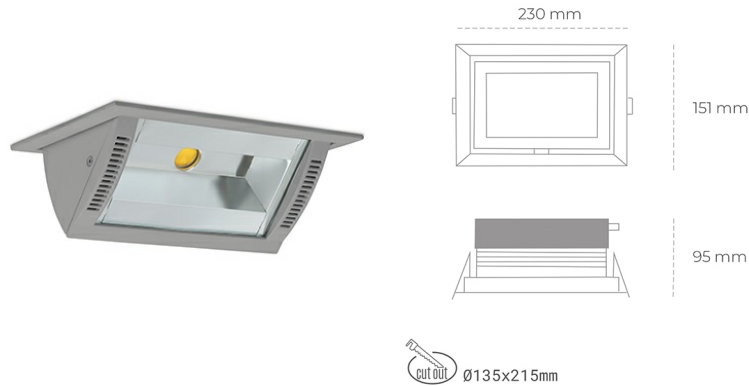

DOWNLIGHT MONTANA 2 930 27W 90°x50° GREY | ON/OFF

Article number: N217-K0001-RF930-H8-###-ZC02_700-##-###

LED	COB
Light colour	3000 [K]
CRI	90
Led chip flux	3227 [lm]
Luminous flux	2581 [lm]
System power	27 [W]
Luminaire Efficiency	96 [lm/W]
Beam angle	ON/OFF
Controller	3 SDCM
MacAdam	

Downlight LED

Wall-washer LED downlight for drop ceiling installation. Aluminium housing. Glass cover included. Available in white, black and grey. Any RAL palette colour available on enquiry. Maximum power is 37W.

LUMINAIRE

Weight	1,258 [kg]
Protection rating IP , IK , class	IP 20, IK 3,
Luminaire colour	BLACK
Cover	Glass
Operating voltage	220-240V 50-60Hz

Note: All data are typical values. Tolerance of measurements +/-10% System features may change with product improvements due to technical advances.