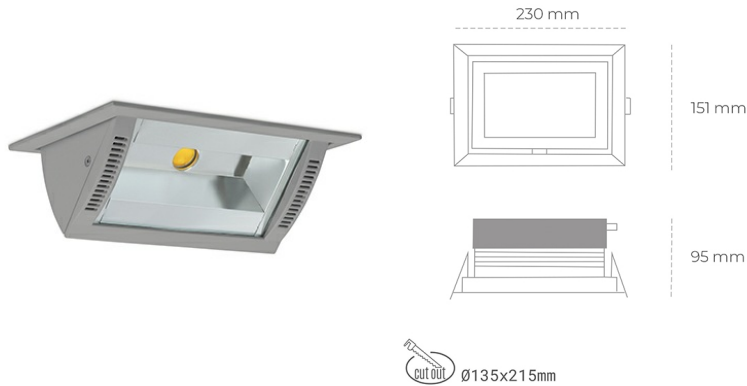

## DOWNLIGHT MONTANA 2 930 19W 90°x50° GREY | ON/OFF

Article number: N217-K0001-RF930-H8-###-ZC01\_500-##-###

LED	COB
Light colour	3000 [K]
CRI	90
Led chip flux	2305 [lm]
Luminous flux	1844 [lm]
System power	19 [W]
Luminaire Efficiency	97 [lm/W]
Beam angle	36°
Controller	ON/OFF
MacAdam	3 SDCM

### Downlight LED

Wall-washer LED downlight for drop ceiling installation. Aluminium housing. Glass cover included. Available in white, black and grey. Any RAL palette colour available on enquiry. Maximum power is 37W.

### LUMINAIRE

Weight	1,258 [kg]
Protection rating IP , IK , class	IP 20, IK 3,
Luminaire colour	GREY
Cover	Glass
Operating voltage	220-240V 50-60Hz

Note: All data are typical values. Tolerance of measurements +/-10% System features may change with product improvements due to technical advances.