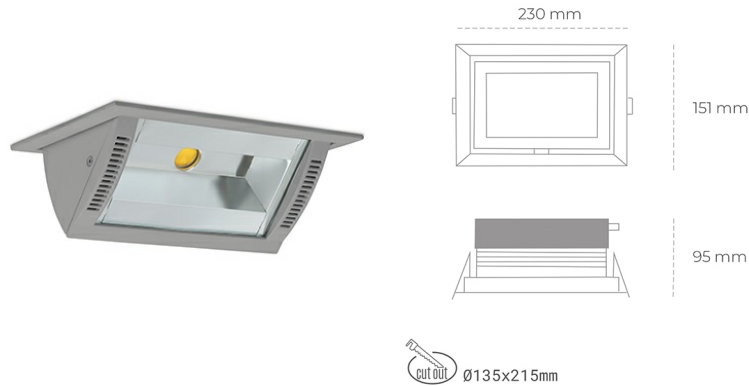

DOWNLIGHT MONTANA 2 927 37W 90°x50° GREY | ON/OFF

LED	COB
Light colour	2700 [K] |
CRI	80
Led chip flux	4222 [lm]
Luminous flux	3377 [lm]
System power	37 [W]
Luminaire Efficiency	91 [lm/W]
Beam angle	36°
Controller	ON/OFF
MacAdam	3 SDCM

Downlight LED

Wall-washer LED downlight for drop ceiling installation. Aluminium housing. Glass cover included. Available in white, black and grey. Any RAL palette colour available on enquiry. Maximum power is 37W.

LUMINAIRE

Weight	1,258 [kg]
Protection rating IP , IK , class	IP 20, IK 3,
Luminaire colour	GREY
Cover	Glass
Operating voltage	220-240V 50-60Hz

Note: All data are typical values. Tolerance of measurements +/-10% System features may change with product improvements due to technical advances.

OPTIONS

RAL colours on inquiry, Casambi on inquiry, DALI on inquiry, Phase-cut dimming on inquiry.

Generated: 16.07.2024

+48 32 388 80 00

www.cora.pl
cora@cora.pl

Street: Ignatza Hakuby 18
41-914 Bytom, Polska