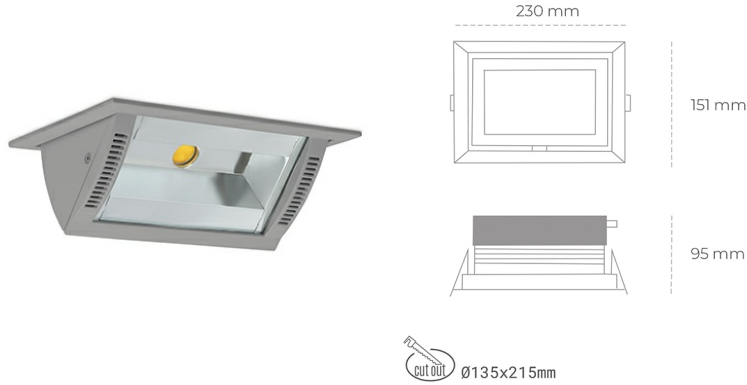

DOWNLIGHT MONTANA 2 927 31W 90°x50° GREY | ON/OFF

LED	COB
Light colour	2700 [K] |
CRI	80
Led chip flux	3555 [lm]
Luminous flux	2844 [lm]
System power	31 [W]
Luminaire Efficiency	92 [lm/W]
Beam angle	36°
Controller	ON/OFF
MacAdam	3 SDCM

Downlight LED

Wall-washer LED downlight for drop ceiling installation. Aluminium housing. Glass cover included. Available in white, black and grey. Any RAL palette colour available on enquiry. Maximum power is 37W.

LUMINAIRE

Weight	1,258 [kg]
Protection rating IP , IK , class	IP 20, IK 3,
Luminaire colour	GREY
Cover	Glass
Operating voltage	220-240V 50-60Hz

Note: All data are typical values. Tolerance of measurements +/-10% System features may change with product improvements due to technical advances.

OPTIONS

RAL colours on inquiry, Casambi on inquiry, DALI on inquiry, Phase-cut dimming on inquiry.

Generated: 16.07.2024

+48 32 388 80 00

www.cora.pl
cora@cora.pl

Street: Ignatza Hakuby 18
41-914 Bytom, Polska