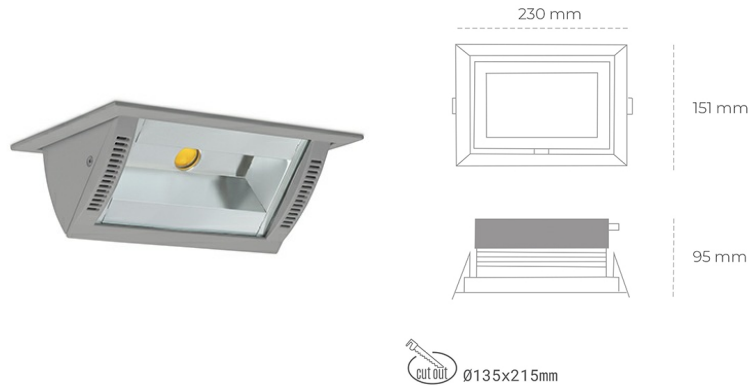

DOWNLIGHT MONTANA 2 830 23W 90°x50° GREY | ON/OFF

LED	COB
Light colour	3000 [K] |
CRI	80
Led chip flux	3266 [lm]
Luminous flux	2612 [lm]
System power	23 [W]
Luminaire Efficiency	114 [lm/W]
Beam angle	36°
Controller	ON/OFF
MacAdam	3 SDCM

Downlight LED

Wall-washer LED downlight for drop ceiling installation. Aluminium housing. Glass cover included. Available in white, black and grey. Any RAL palette colour available on enquiry. Maximum power is 37W.

LUMINAIRE

Weight	1,258 [kg]
Protection rating IP , IK , class	IP 20, IK 3,
Luminaire colour	GREY
Cover	Glass
Operating voltage	220-240V 50-60Hz

Note: All data are typical values. Tolerance of measurements +/-10% System features may change with product improvements due to technical advances.

OPTIONS

RAL colours on inquiry, Casambi on inquiry, DALI on inquiry, Phase-cut dimming on inquiry.

Generated: 16.07.2024

+48 32 388 80 00

www.cora.pl
cora@cora.pl

Street: Ignatza Hakuby 18
41-914 Bytom, Polska