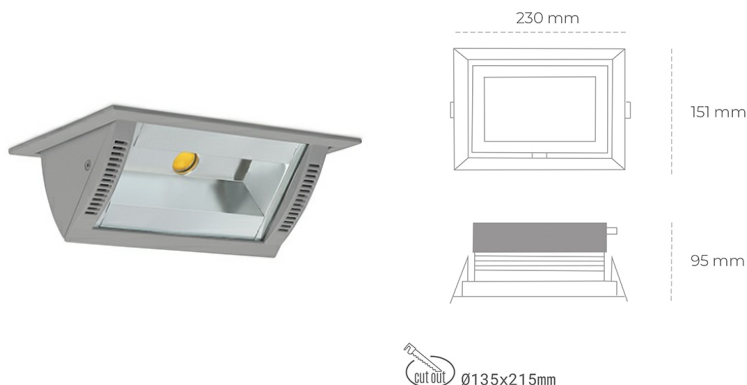

DOWNLIGHT MONTANA 2 830 19W 90°x50° GREY | ON/OFF

LED	COB
Light colour	3000 [K] |
CRI	80
Led chip flux	2722 [lm]
Luminous flux	2177 [lm]
System power	19 [W]
Luminaire Efficiency	115 [lm/W]
Beam angle	36°
Controller	ON/OFF
MacAdam	3 SDCM

Downlight LED

Wall-washer LED downlight for drop ceiling installation. Aluminium housing. Glass cover included. Available in white, black and grey. Any RAL palette colour available on enquiry. Maximum power is 37W.

LUMINAIRE

Weight	1,258 [kg]
Protection rating IP , IK , class	IP 20, IK 3,
Luminaire colour	GREY
Cover	Glass
Operating voltage	220-240V 50-60Hz

Note: All data are typical values. Tolerance of measurements +/-10% System features may change with product improvements due to technical advances.

OPTIONS

RAL colours on inquiry, Casambi on inquiry, DALI on inquiry, Phase-cut dimming on inquiry.

Generated: 16.07.2024

+48 32 388 80 00

www.cora.pl
cora@cora.pl

Street: Ignatza Hakuby 18
41-914 Bytom, Polska