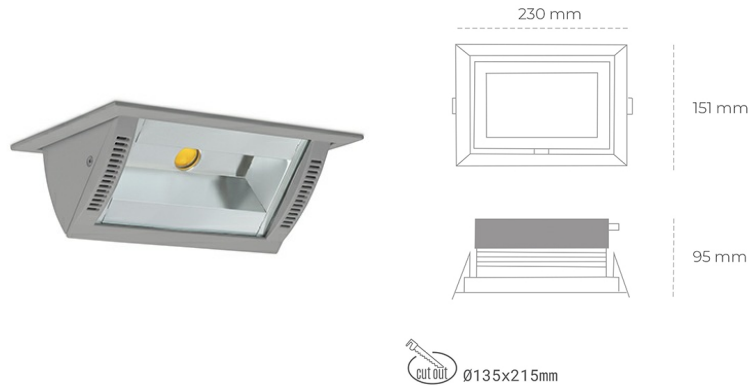

DOWNLIGHT MONTANA 2 940 35W 90°x50° GREY PREMIUM WHITE ON/OFF

Article number: N217-K0001-PW940-HA-###-ZC03_900-##-###

LED	COB
Light colour	4000 [K] PREMIUM WHITE
CRI	90
Led chip flux	4545 [lm]
Luminous flux	3636 [lm]
System power	35 [W]
Luminaire Efficiency	104 [lm/W]
Beam angle	36°
Controller	ON/OFF
MacAdam	3 SDCM

Downlight LED

Wall-washer LED downlight for drop ceiling installation. Aluminium housing. Glass cover included. Available in white, black and grey. Any RAL palette colour available on enquiry. Maximum power is 37W.

LUMINAIRE

Weight	1,258 [kg]
Protection rating IP , IK , class	IP 20, IK 3,
Luminaire colour	GREY
Cover	Glass
Operating voltage	220-240V 50-60Hz

Note: All data are typical values. Tolerance of measurements +/-10% System features may change with product improvements due to technical advances.