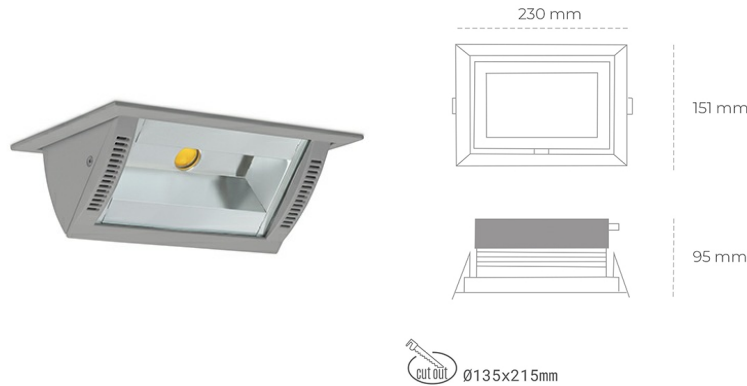

DOWNLIGHT MONTANA 2 940 31W 90°x50° GREY PREMIUM WHITE ON/OFF

Article number: N217-K0001-PW940-HA-###-ZC03_800-##-###

LED	COB
Light colour	4000 [K] PREMIUM WHITE
CRI	90
Led chip flux	4097 [lm]
Luminous flux	3277 [lm]
System power	31 [W]
Luminaire Efficiency	106 [lm/W]
Beam angle	ON/OFF
Controller	3 SDCM
MacAdam	

Downlight LED

Wall-washer LED downlight for drop ceiling installation. Aluminium housing. Glass cover included. Available in white, black and grey. Any RAL palette colour available on enquiry. Maximum power is 37W.

LUMINAIRE

Weight	1,258 [kg]
Protection rating IP , IK , class	IP 20, IK 3,
Luminaire colour	BLACK
Cover	Glass
Operating voltage	220-240V 50-60Hz

Note: All data are typical values. Tolerance of measurements +/-10% System features may change with product improvements due to technical advances.